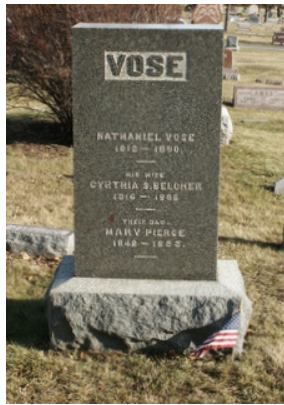

Cynthia Smith *Belcher* Vose

Photo added by J.M.WYATT

BIRTH 4 Mar 1816
Stoughton, Norfolk County, Massachusetts, USA

DEATH 6 Mar 1898 (aged 82)
Gurnee, Lake County, Illinois, USA

BURIAL Warren Cemetery
Gurnee, Lake County, Illinois, USA