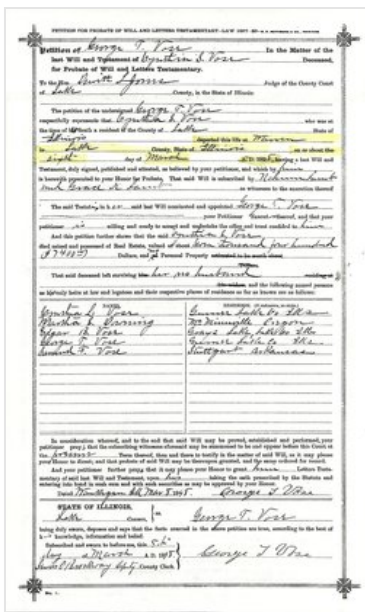

Martha Samantha *Vose* Downing
1847-1906

George Talbot Vose
1850-1928

Edgar Belcher Vose
1860-1935

Added by Barbara Ledford

Created by: J.M.WYATT

Added: 17 May 2008

Find a Grave Memorial ID: **26891148**

Added by Mary Cavender